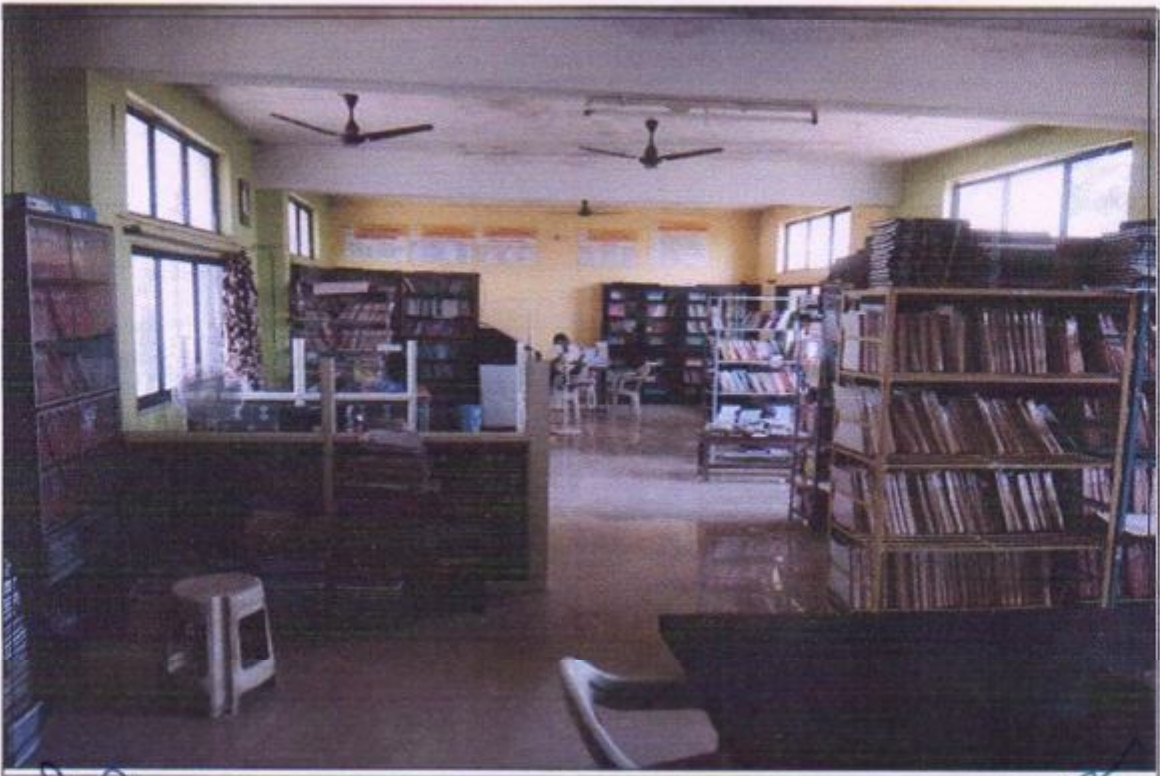

Library

[Signature]
Co-Ordinator,
Internal Quality Assurance Cell
BMC's, College of Social Work
Chopda, Dist. Jalgaon

[Signature]
Principal
Bhagini Mandal Chopda Sanchalit
College of Social Work, Chopda